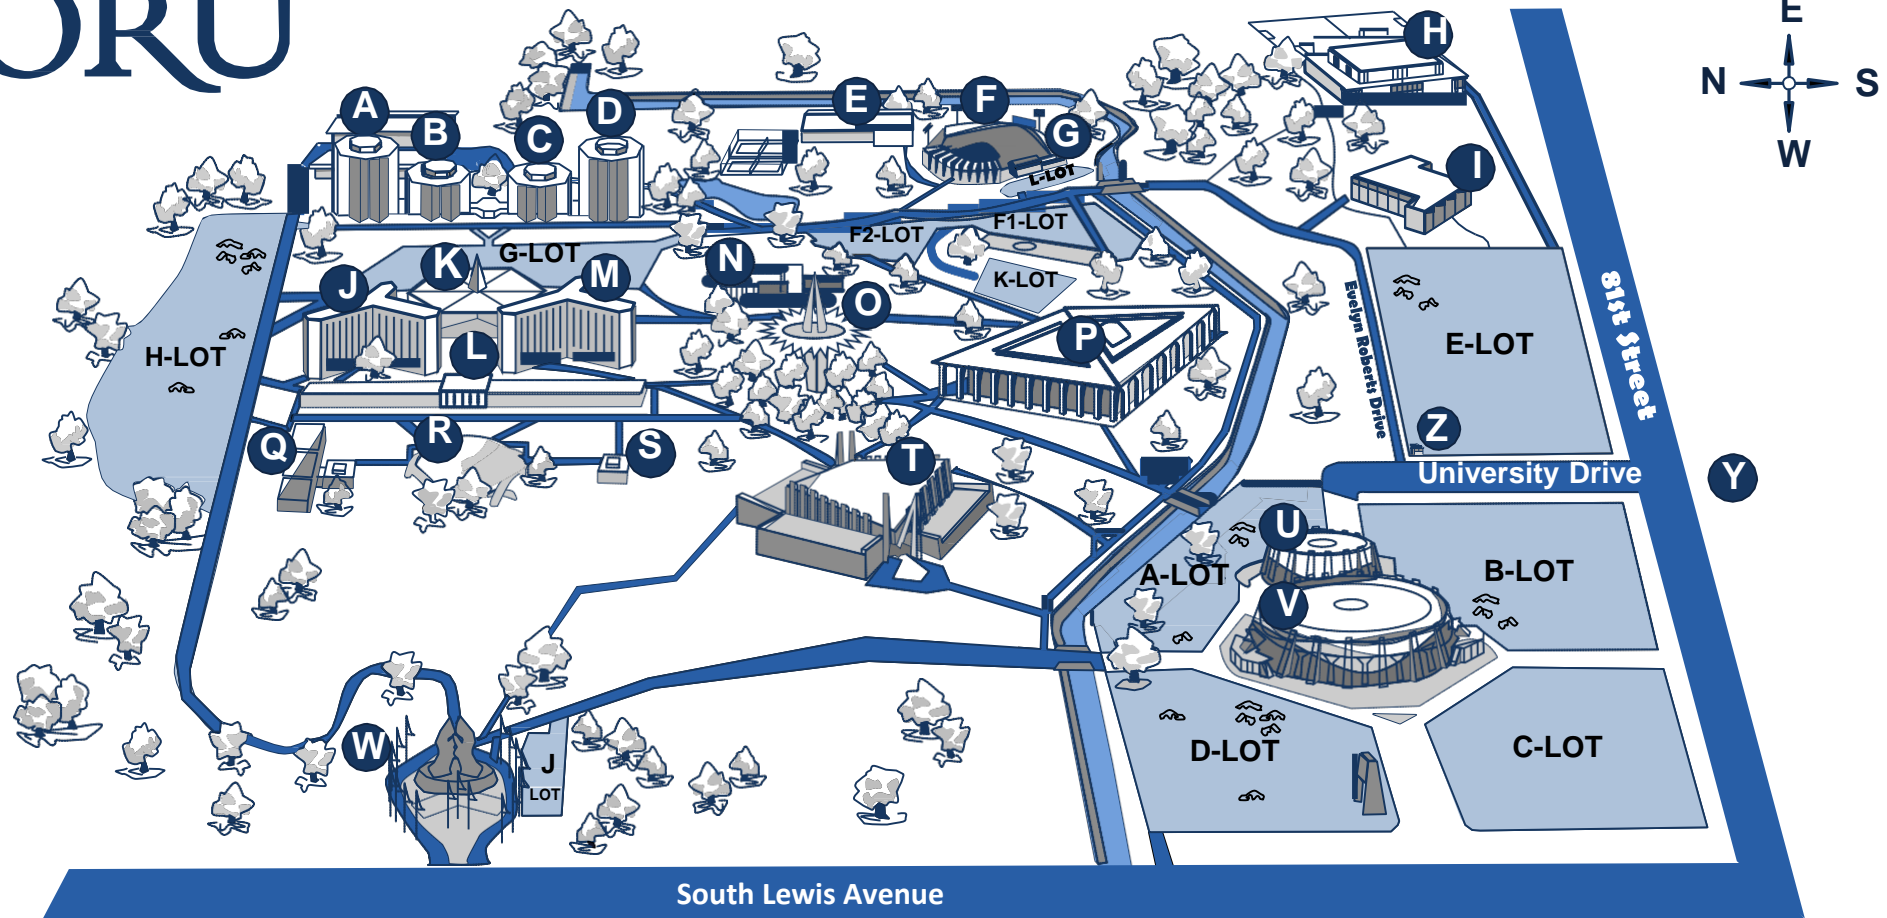

ORU

- A. Michael Cardone Hall "Michael"
- B. Wesley Luehring Hall "Wesley"
- C. Susie Vinson Hall "Susie"
- D. Frances Cardone Hall "Frances"
- E. H.A. Chapman Indoor Practice Facility
- F. J.L. Johnson Stadium
- G. Burkhardt Family Strength & Conditioning Center
- H. Kenneth H. Cooper Aerobics Center "AC" & Case Soccer Complex
- I. Stovall Administrative Center "Stovall"
- J. Ellis Melvin Roberts Hall "EMR"
- K. Hamill Center (Security/Fireside Room/Cafeteria)
- L. Timko-Barton Hall "Timko"

- M. Claudius Priscilla Roberts Hall "Claudius"
- N. Armand Hammer Alumni-Student Center "Student Center"
- O. Prayer Tower
- P. Learning Resources Center "LRC" & Graduate Center "GC"
- Q. Gabrielle Christian Salem Hall
- R. Howard Auditorium "Howard" S. Braxton Annex
- S. Braxton Annex
- T. Christ's Chapel "Chapel"
- U. Studio One "Baby Mabee"
- V. Mabee Center
- W. Billy Joe Daugherty Circle and Drive
- X. Crowne Plaza
- Y. CityPlex Towers
- Z. Information Center